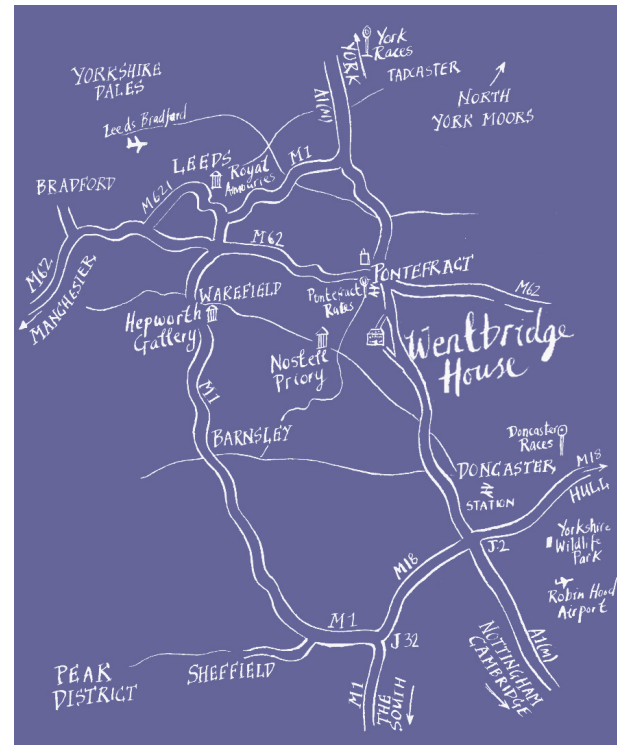

AN INDIVIDUAL COUNTRY HOUSE HOTEL IN A BEAUTIFUL SETTING

Wentbridge House is a wonderful Georgian building which dates from 1700 and is set in 20 acres of gardens and grounds in the village of Wentbridge, West Yorkshire. The hotel is a stylish venue for any occasion and has won a number of prestigious awards including a Silver Award from Quality in Tourism, 2 AA Rosettes, Notable Wine List and Romantic Hotel awards as well as being a finalist in the Welcome to Yorkshire Small Hotel of the year in 2009 and 2010.

Location

Wentbridge House Hotel fronts the old Great North Road in the village of Wentbridge.

The hotel is just 1/2 mile off the A1 and 4 miles south of the M62 / A1 interchange.

Conveniently located for easy access to Pontefract, Wakefield, Doncaster, Leeds and York.

Distances

Pontefract	4.5 miles	9 minutes
Doncaster	12 miles	19 minutes
Wakefield	16.5 miles	24 minutes
Leeds	21.5 miles	25 minutes
York	31 miles	35 minutes
Doncaster Sheffield Airport	21.5 miles	35 minutes
Leeds Bradford Airport	30 miles	45 minutes