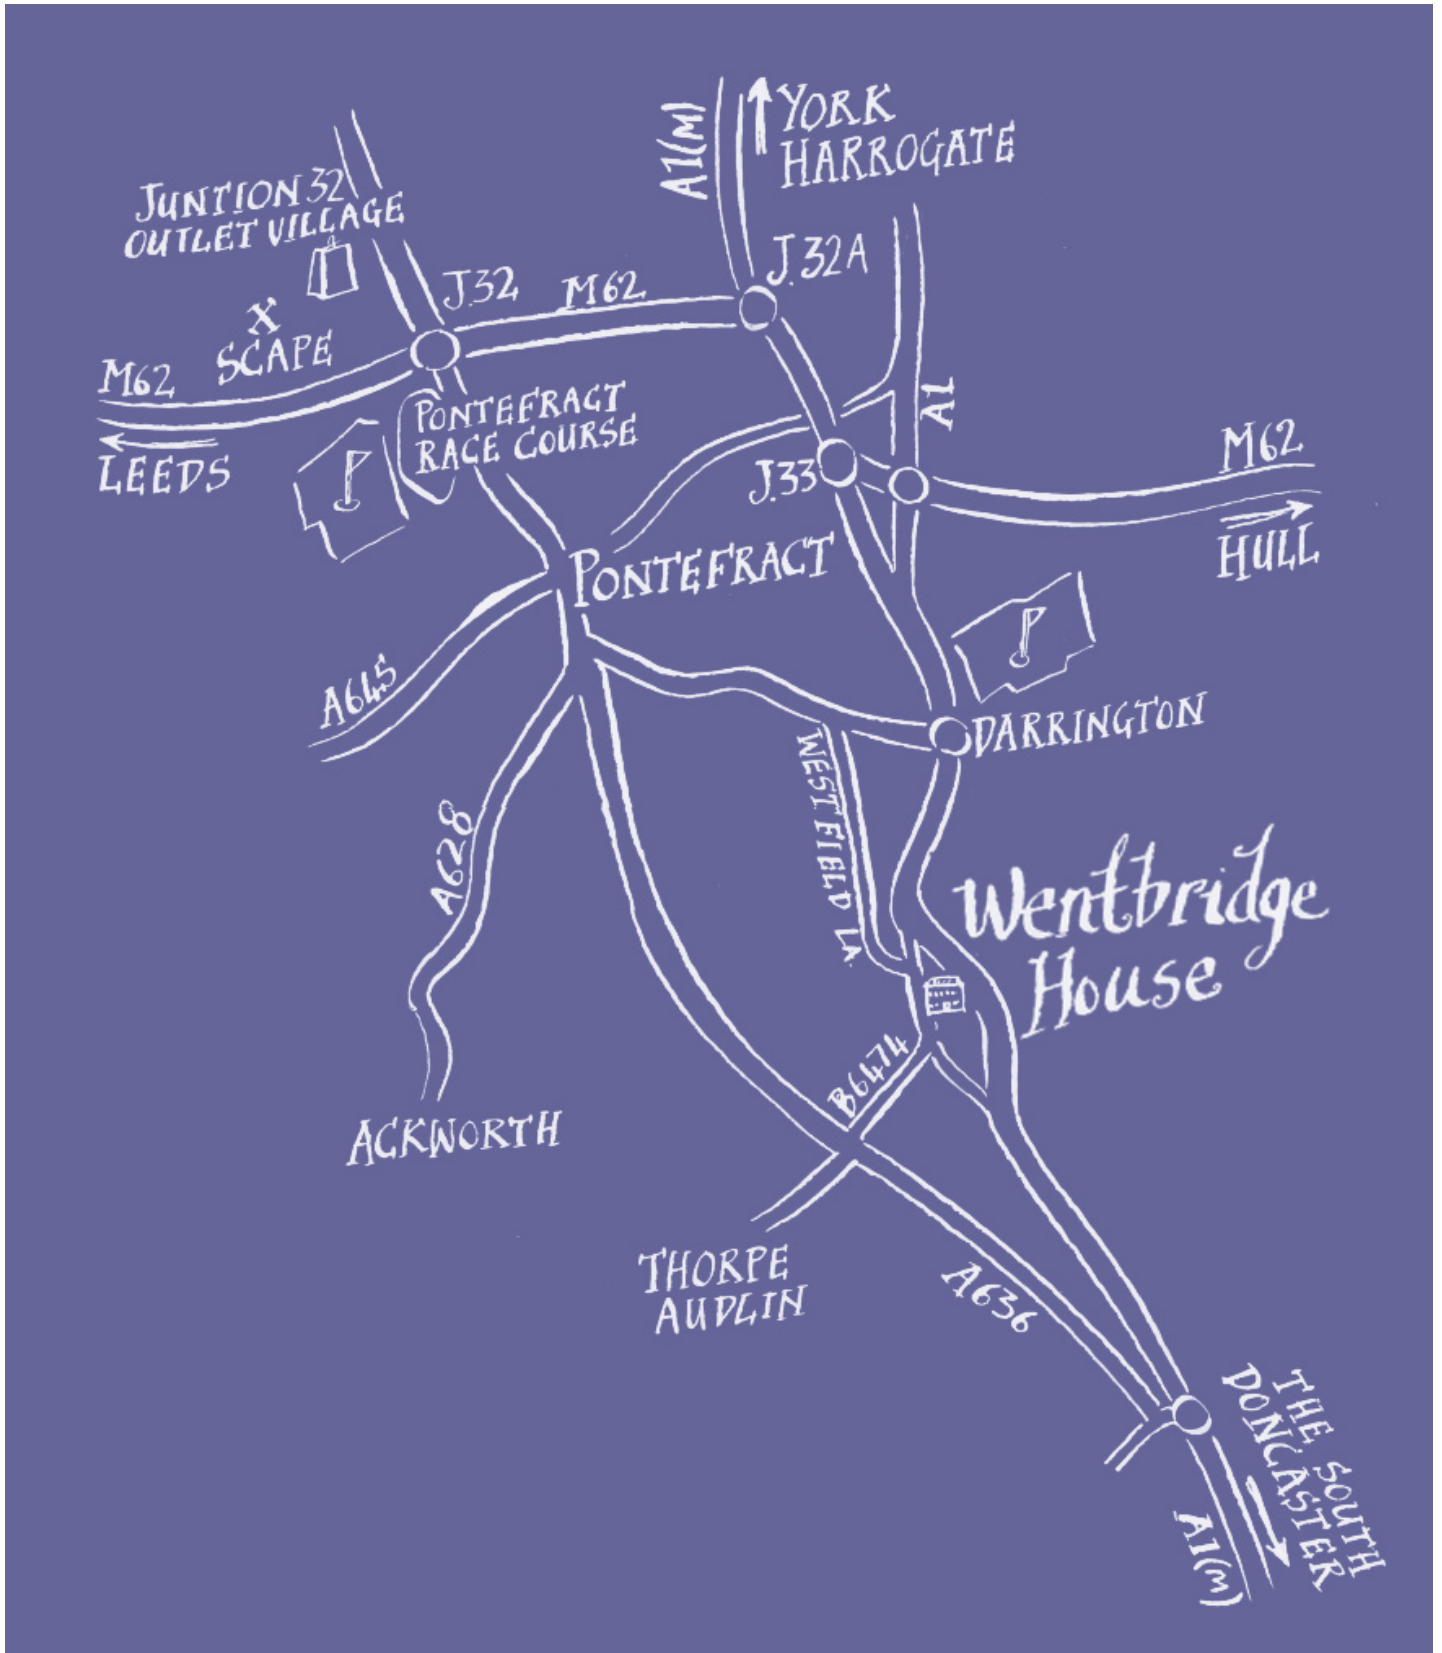

## WENTBRIDGE HOUSE

Hotel, Restaurant & Brasserie

Wentbridge House Hotel fronts the old Great North Road in the village of Wentbridge.

The hotel is just 1/2 mile off the A1 and 4 miles south of the M62 / A1 interchange.

Conveniently located for easy access to Pontefract, Wakefield, Doncaster, Leeds and York.

Wentbridge House Hotel, The Great North Road, Wentbridge, Pontefract, WF8 3JJ

Telephone 01977 620444 Web: [www.wentbridgehouse.co.uk](http://www.wentbridgehouse.co.uk)